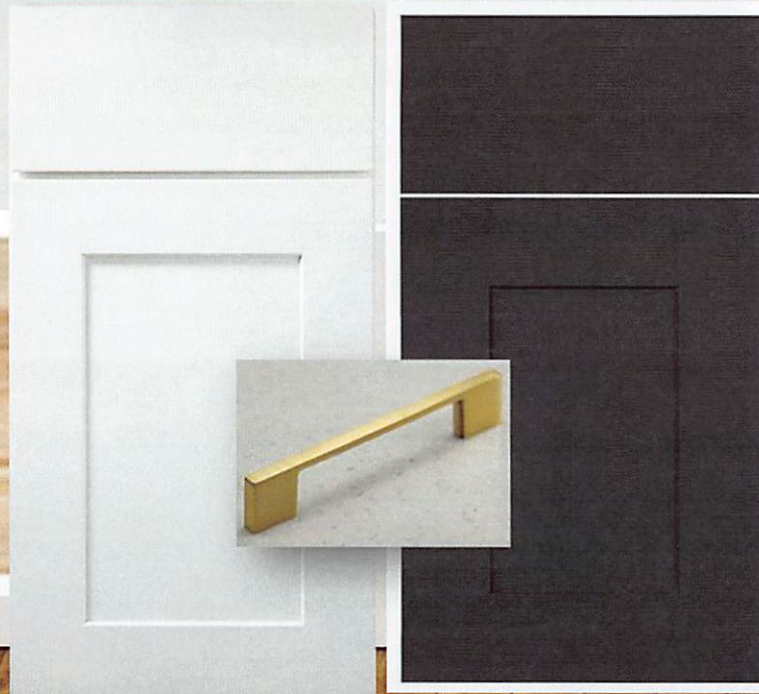

Cabinet:
White and Black,
Shaker Style

Floor

Note: Colors are a scanned representation. Actual colors may vary.

Kitchen Backsplash

Backsplash:
Smokey honed vicostone
slab at backsplash

Cabinet:
White and Black,
Shaker Style

Floor

Note: Colors are a scanned representation. Actual colors may vary.

Master Bathroom

**Countertop:
Misterio Vicostone**

**Widespread Faucets:
Moen Genta, black**

Rectangle white sink

**Cabinet:
White & Black, Shaker Style**

**Hardware:
Moen Genta, black**

Floor

Note: Colors are a scanned representation. Actual colors may vary.

Master Bath Shower / Tub

**Marble Attache 24x48,
Golden Reverie, Satin,
MA71**

Floor

**Shower Floor Tile / niche:
Black River DA05, pebble**