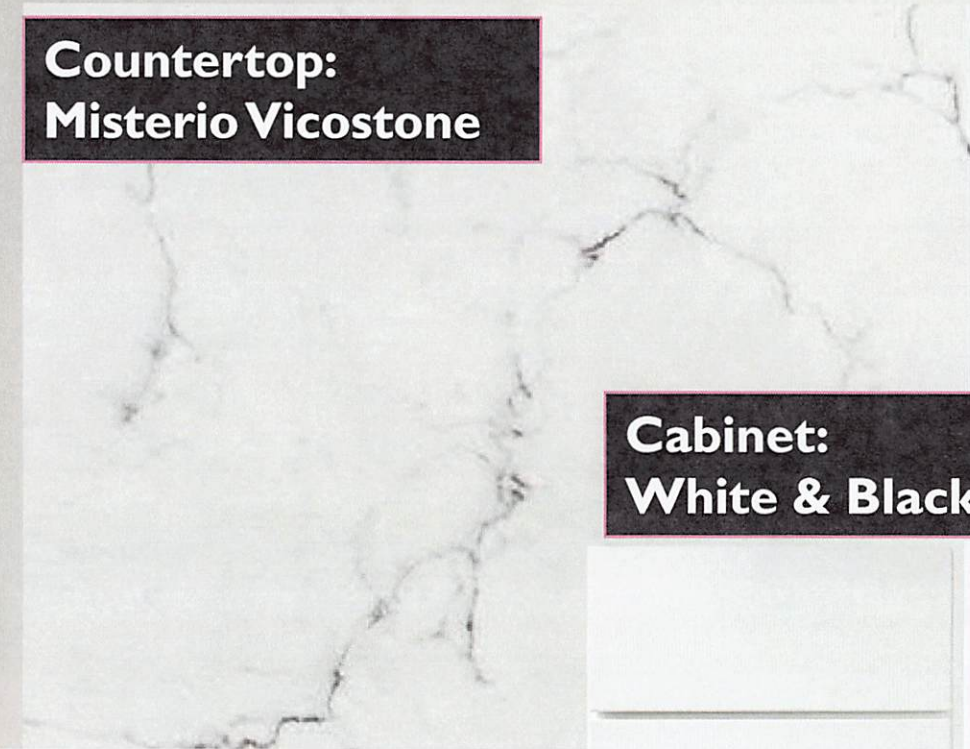

Note: Colors are a scanned representation. Actual colors may vary.

Kitchen

Countertop:
Borghini vicostone at
island & Smokey
Honed at perimeter

**Kitchen Sink: black
apron front single bowl**

Kitchen Faucet:
Delta Trinsic, Pull-Down,
Champagne bronze

Cabinet:
White and Black,
Shaker Style

Floor

Note: Colors are a scanned representation. Actual colors may vary.

Kitchen Backsplash

Backsplash:
Smokey honed vicostone
slab at backsplash

Cabinet:
White and Black,
Shaker Style

Floor

Note: Colors are a scanned representation. Actual colors may vary.

Master Bathroom

**Countertop:
Misterio Vicostone**

**Widespread Faucets:
Moen Genta, black**

Rectangle white sink

**Cabinet:
White & Black, Shaker Style**